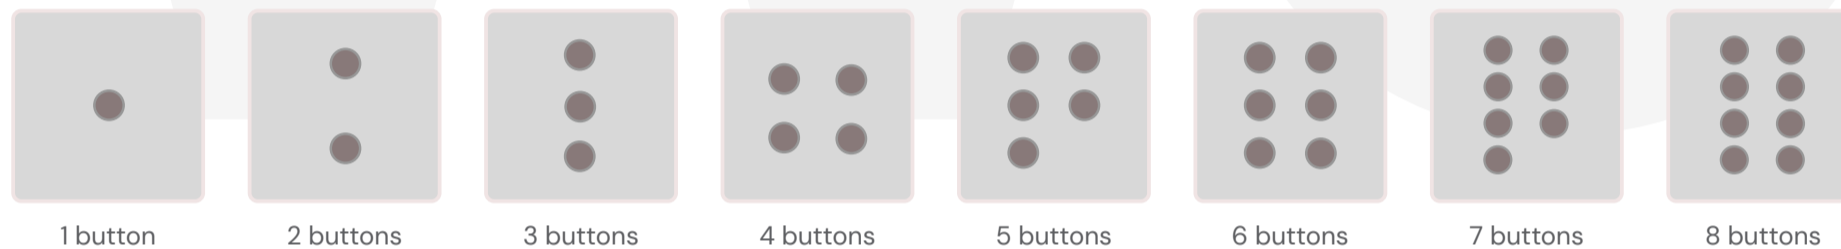

British Keypads & accessories

Unlimited combinations and collections of Keypads and accessories.
Customize the configurations that deliver a home away from home.

1 Gang