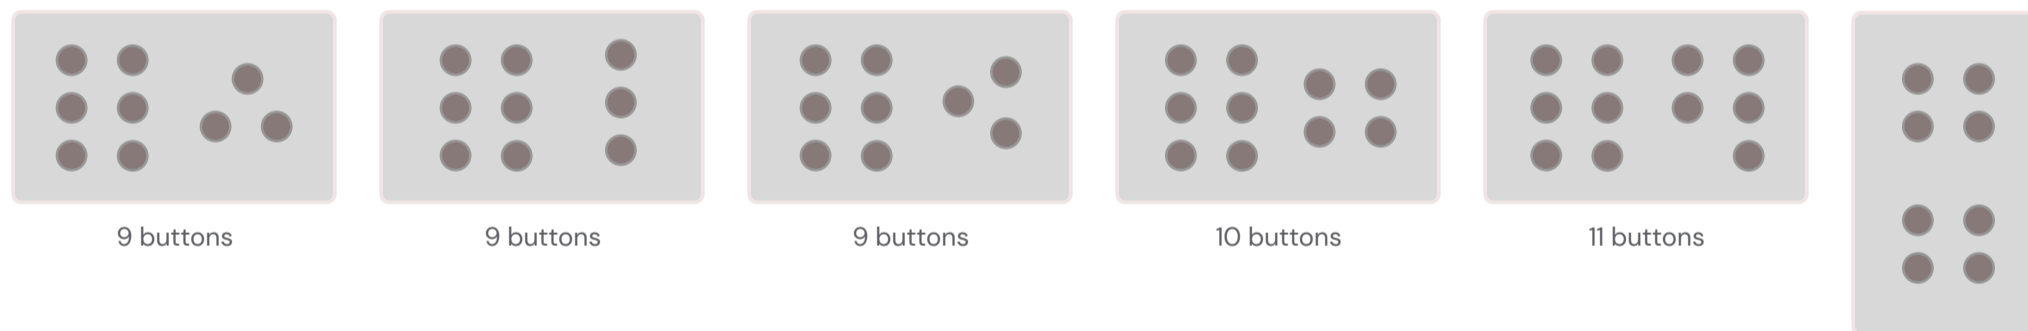

2 Gang

Accessories