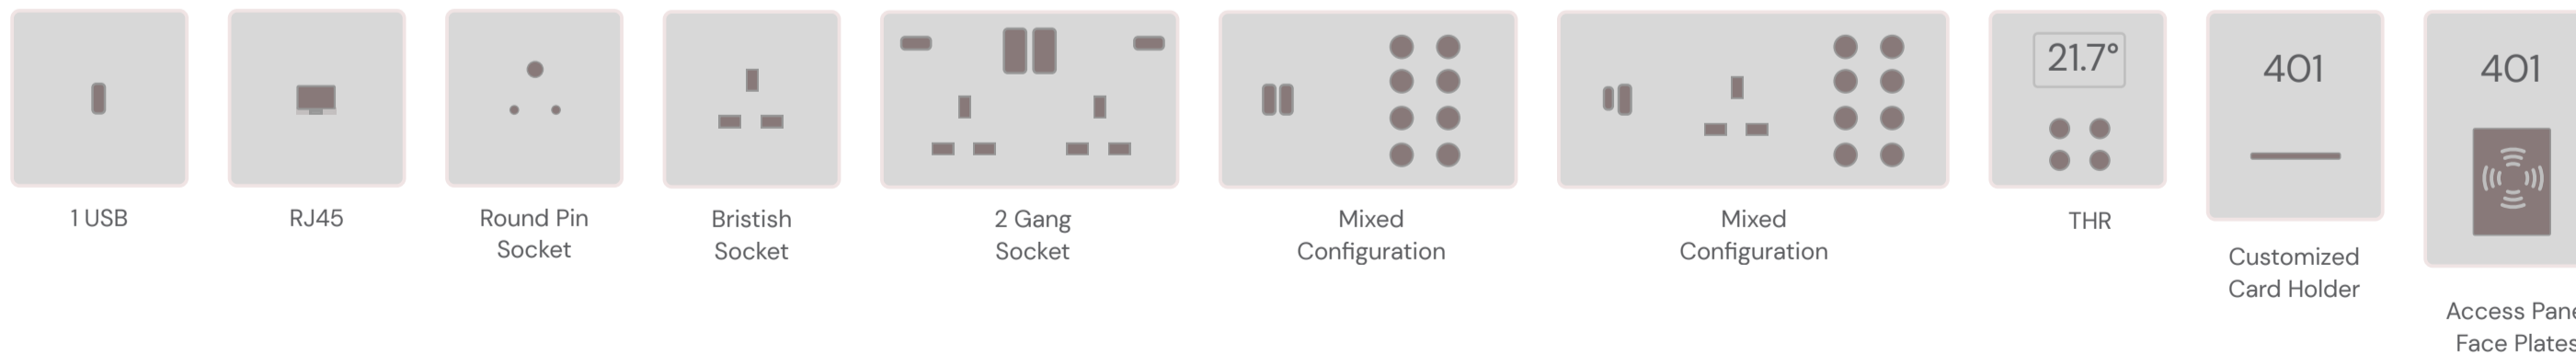

Notes

All the above configuration are design to mount with standard UK, EU and Italian backboxes. We also provide customized products, backboxes for specific accessories and projects.

Buttons can be provided in round and square option in 15mm / 12mm / 8mm sizes. Toggle buttons have reduced combination because of the mechanical parts. monoblock kind of keypads, screws are required, alternatively the devices are screwless in the Griffin range.

1 Gang

2 Gang

Accessories

Notes:

All the above configuration are design to mount with standard UK backbox between 1 Gang, 2 Gang and 3 Gang. We also provide customized backbox for specific accessories.
Buttons can be provided in round and square option in 15mm / 12mm / 8mm sizes. Toggle buttons have reduced combination because of the mechanical parts.
Keypads compatible with DRYCONTACT/MODBUS/CRESNET/KNX.