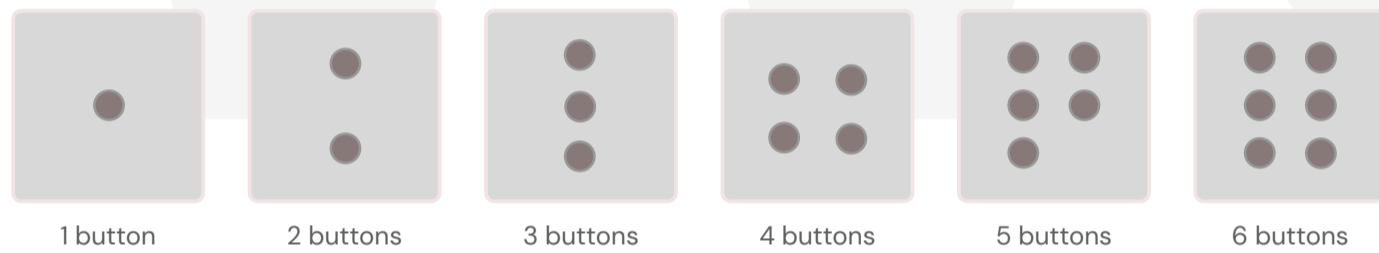

1 Gang

2 Gang

Accessories

Notes:

All the above configuration are design to mount with standard UK backbox between 1 Gang, 2 Gang and 3 Gang. We also provide customized backbox for specific accessories.
Buttons can be provided in round and square option in 15mm / 12mm / 8mm sizes. Toggle buttons have reduced combination because of the mechanical parts.
Keypads compatible with DRYCONTACT/MODBUS/CRESNET/KNX.

EU Keypads & accessories

Unlimited combinations and collections of Keypads and accessories.
Customize the configurations that deliver a home away from home.

1 Gang

2 Gang

Accessories

Notes:

All the above configuration are design to mount with standard EU 502E, 503E, 504E, and 506E backbox. We also provide customized backbox for specific projects.
Buttons can be provided in round and square option in 15mm / 12mm / 8mm sizes. Toggle buttons have reduced combination because of the mechanical parts.
Keypads compatible with DRYCONTACT/MODBUS/CRESNET/KNX.