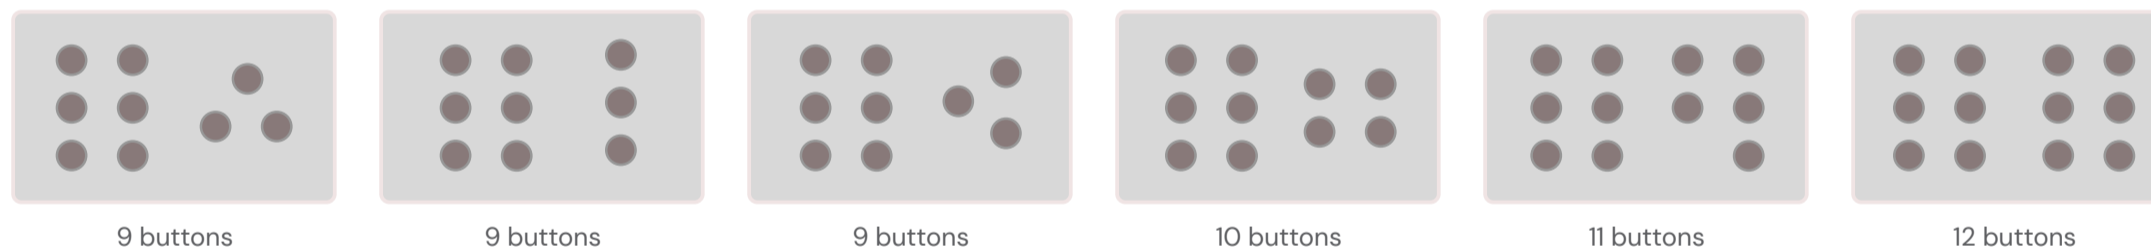

Notes

All the above configuration are design to mount with standard UK, EU and Italian backboxes. We also provide customized products, backboxes for specific accessories and projects.

Buttons can be provided in round and square option in 15mm / 12mm / 8mm sizes. Toggle buttons have reduced combination because of the mechanical parts. monoblock kind of keypads, screws are required, alternatively the devices are screwless in the Griffin range.

1 Gang

2 Gang

Accessories

Notes:

All the above configuration are design to mount with standard UK backbox between 1 Gang, 2 Gang and 3 Gang. We also provide customized backbox for specific accessories.
Buttons can be provided in round and square option in 15mm / 12mm / 8mm sizes. Toggle buttons have reduced combination because of the mechanical parts.
Keypads compatible with DRYCONTACT/MODBUS/CRESNET/KNX.