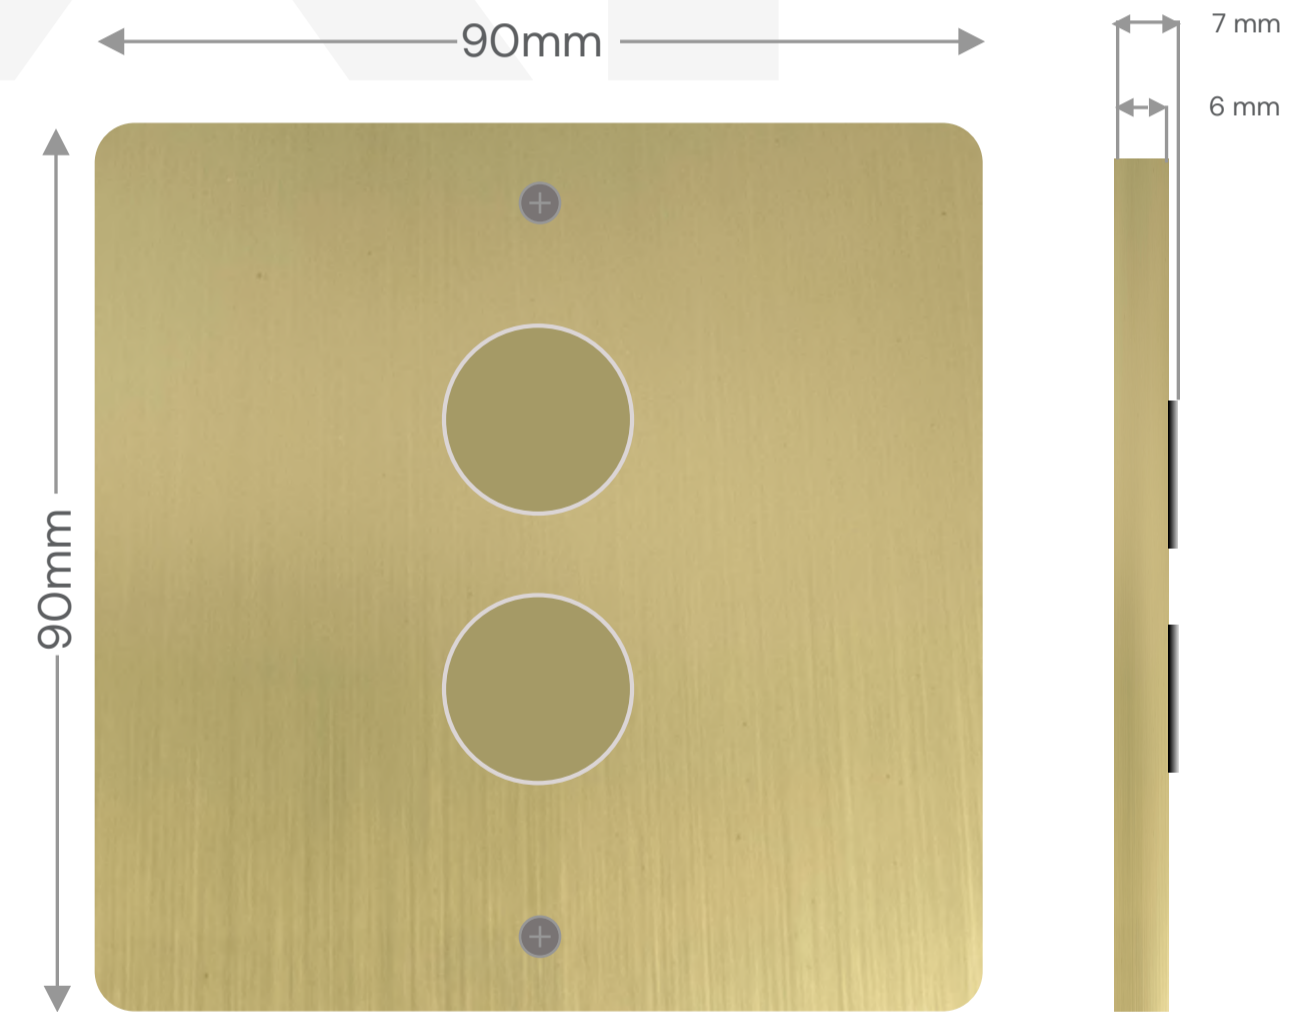

Monoblock Range Rounded corners

Notes

All the above configuration are design to mount with standard UK, EU and Italian backboxes. We also provide customized products, backboxes for specific accessories and projects.

Buttons can be provided in round and square option in 15mm / 12mm / 8mm sizes. Toggle buttons have reduced combination because of the mechanical parts. monoblock kind of keypads, screws are required, alternatively the devices are screwless in the Griffin range.

Kindly get in touch with us for customized products and solutions