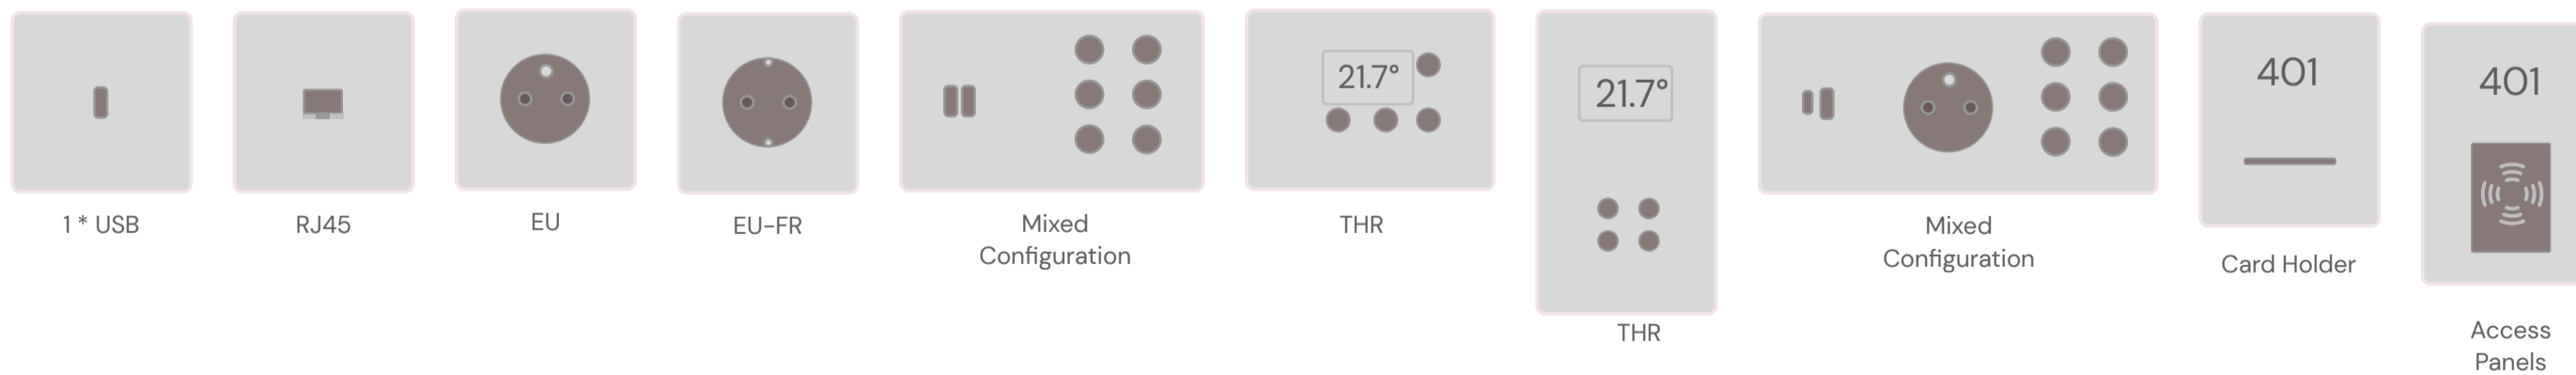

EU Keypads & accessories

Unlimited combinations and collections of Keypads and accessories.
Customize the configurations that deliver a home away from home.

1 Gang

2 Gang

Accessories

Notes:

All the above configuration are design to mount with standard EU 502E, 503E, 504E, and 506E backbox. We also provide customized backbox for specific projects.
Buttons can be provided in round and square option in 15mm / 12mm / 8mm sizes. Toggle buttons have reduced combination because of the mechanical parts.
Keypads compatible with DRYCONTACT/MODBUS/CRESNET/KNX.