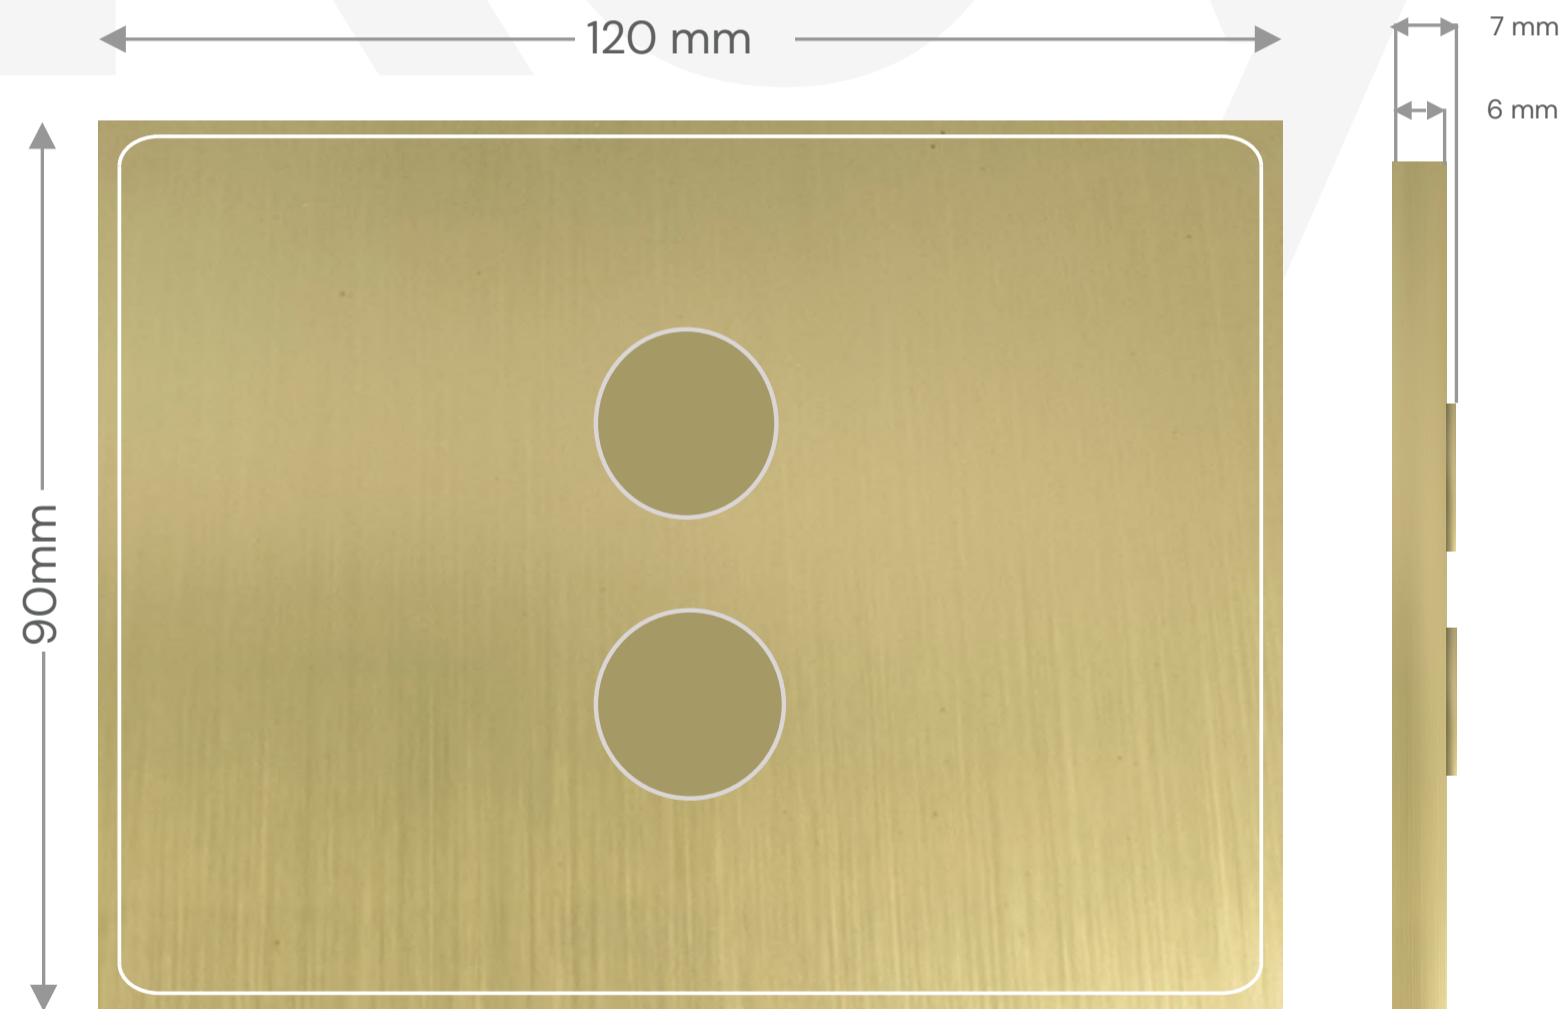

Faceplates

Unlimited combinations and collections of Keypads and accessories.
Customise the configurations that deliver a home away from home.

Griffin Range Squared corners

Italian Standard

Notes

Our keypads are design to mount with standard BS, EU and Italian backbox electrical standard. We also provide customized products, frames, backboxes for specific accessories and projects.

Buttons can be provided in round and square option in 15mm / 12mm / 8mm sizes. Toggle buttons have reduced combination because of the mechanical parts.

Kindly get in touch with us for customized products and solutions