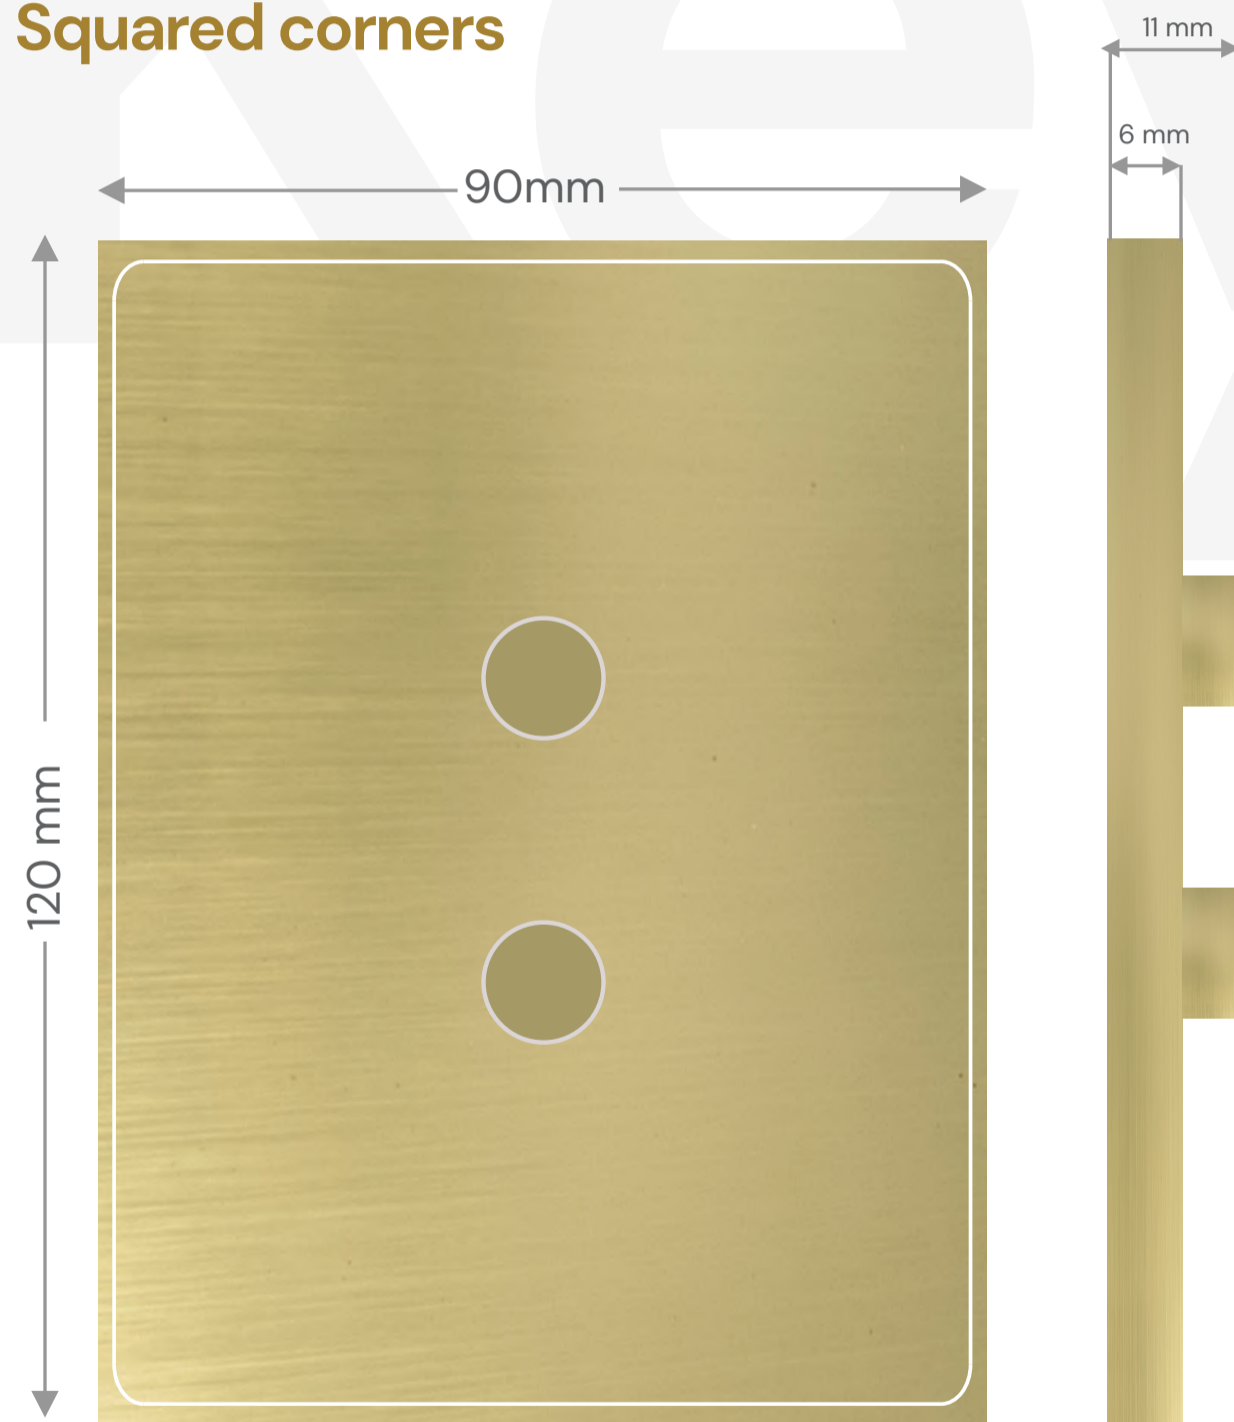

Faceplates

Unlimited combinations and collections of Keypads and accessories.
Customise the configurations that deliver a home away from home.

Griffin Range

Squared corners

British & EU Standard

Notes

All the above configuration are design to mount with standard UK, EU and Italian backboxes. We also provide customized products, backboxes for specific accessories and projects. Buttons can be provided in round and square option in 15mm / 12mm / 8mm sizes. Toggle buttons have reduced combination because of the mechanical parts. Kindly get in touch with us for customized products and solutions

Buttons can be provided in round and square option in 15mm / 12mm / 8mm sizes. Toggle buttons have reduced combination because of the mechanical parts.

Kindly get in touch with us for customized products and solutions

Faceplates

Unlimited combinations and collections of Keypads and accessories.
Customise the configurations that deliver your comfort and design

Griffin Range

Squared corners

US Standard

Notes

Our keypads are design to mount with standard US backbox electrical standard. We also provide customized products, frames, backboxes for specific accessories. Buttons can be provided in round 9 mm and toggle options. Toggle buttons have reduced combination because of the mechanical parts. Kindly get in touch with us for customized products and solutions