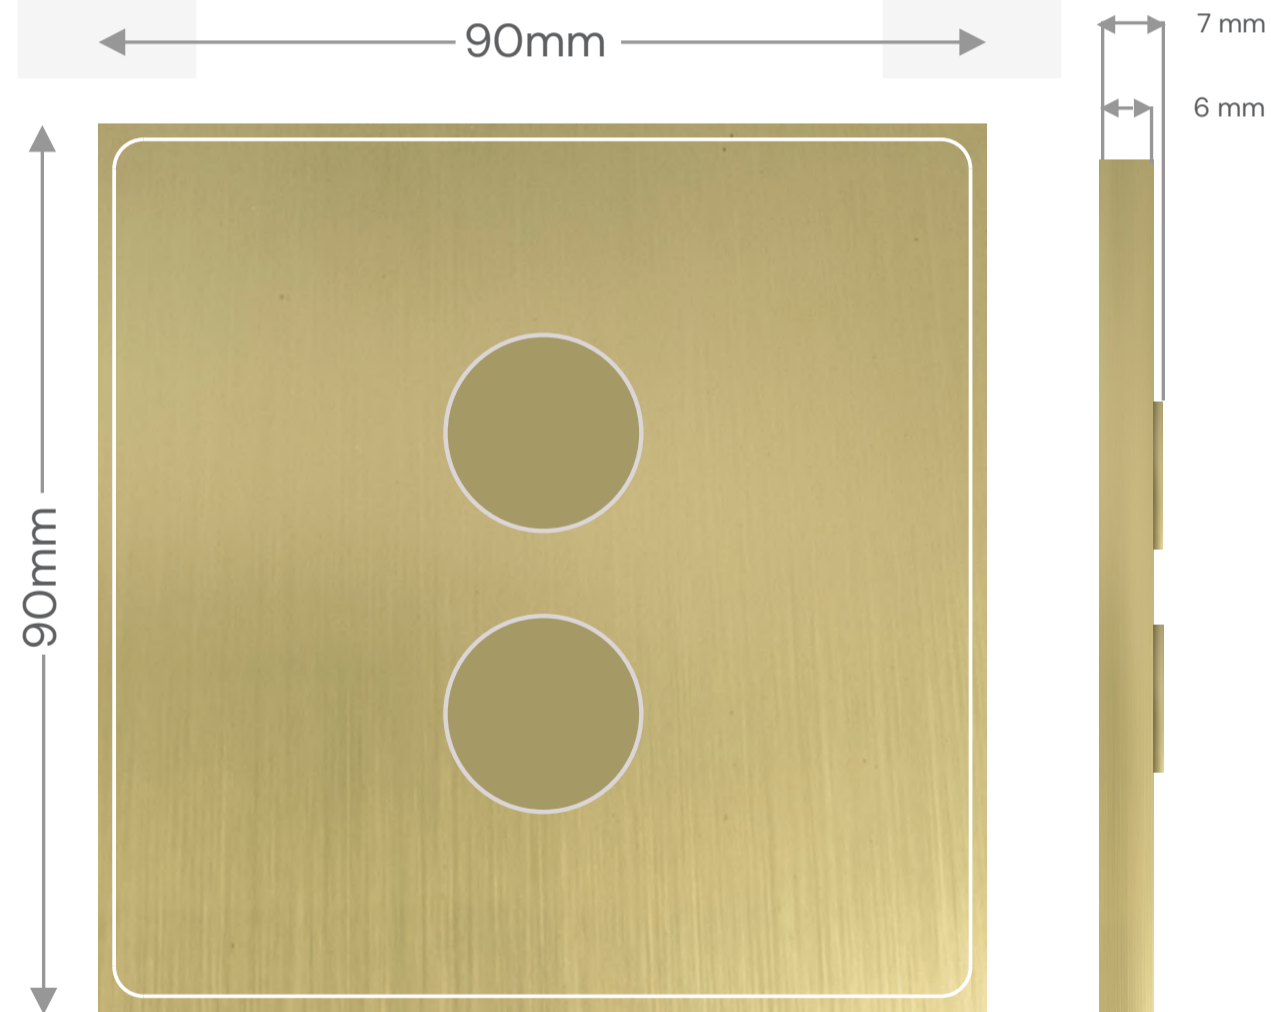

Notes

We provide the entire range of RAL colors. All of the above finishes can be provided in standard round push buttons, square push buttons or toggle. In order to have curved monoblock kind of keypads, screws are required, alternatively the devices are screwless in the Griffin range.

Faceplates

Unlimited combinations and collections of Keypads and accessories.
Customise the configurations that deliver a home away from home.

Griffin Range

Squared corners

British & EU Standard

Notes

All the above configuration are design to mount with standard UK, EU and Italian backboxes. We also provide customized products, backboxes for specific accessories and projects. Buttons can be provided in round and square option in 15mm / 12mm / 8mm sizes. Toggle buttons have reduced combination because of the mechanical parts. Kindly get in touch with us for customized products and solutions