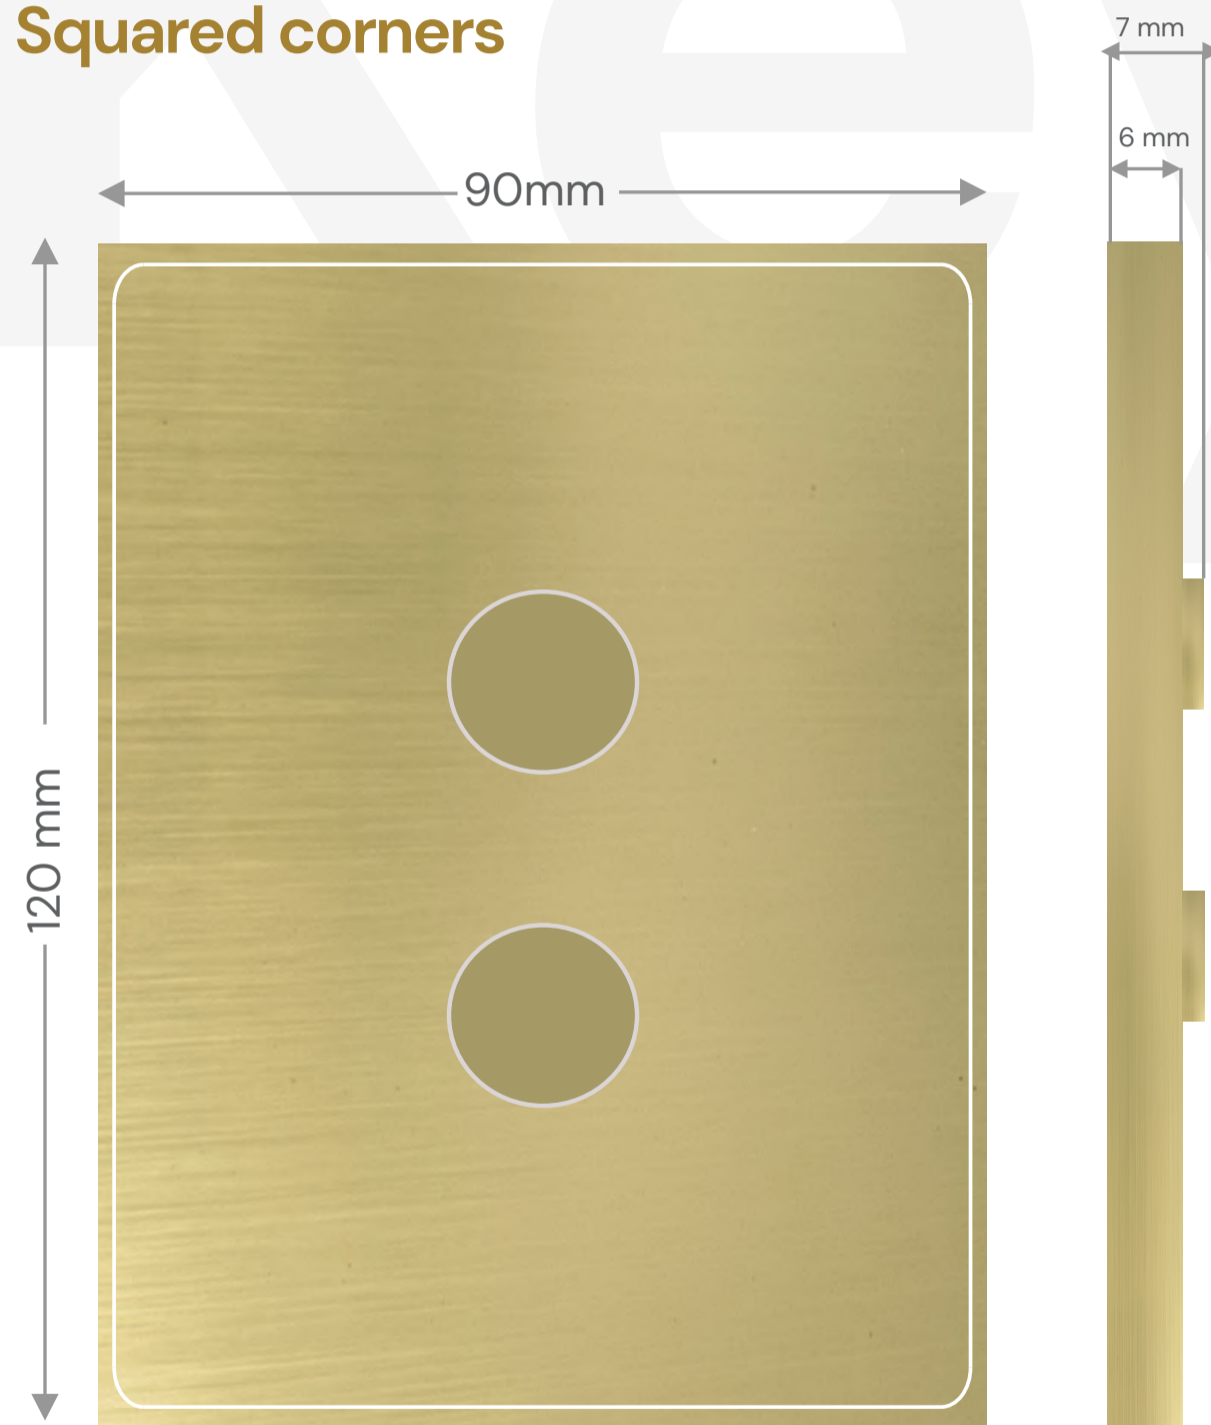

Buttons can be provided in round and square option in 15mm / 12mm / 8mm sizes. Toggle buttons have reduced combination because of the mechanical parts.

Kindly get in touch with us for customized products and solutions

Faceplates

Unlimited combinations and collections of Keypads and accessories.
Customise the configurations that deliver your comfort and design

Griffin Range

Squared corners

US Standard

Notes

Our keypads are design to mount with standard US backbox electrical standard. We also provide customized products, frames, backboxes for specific accessories. Buttons can be provided in round and square option in 15mm / 12mm / 9mm sizes. Toggle buttons have reduced combination because of the mechanical parts. Kindly get in touch with us for customized products and solutions