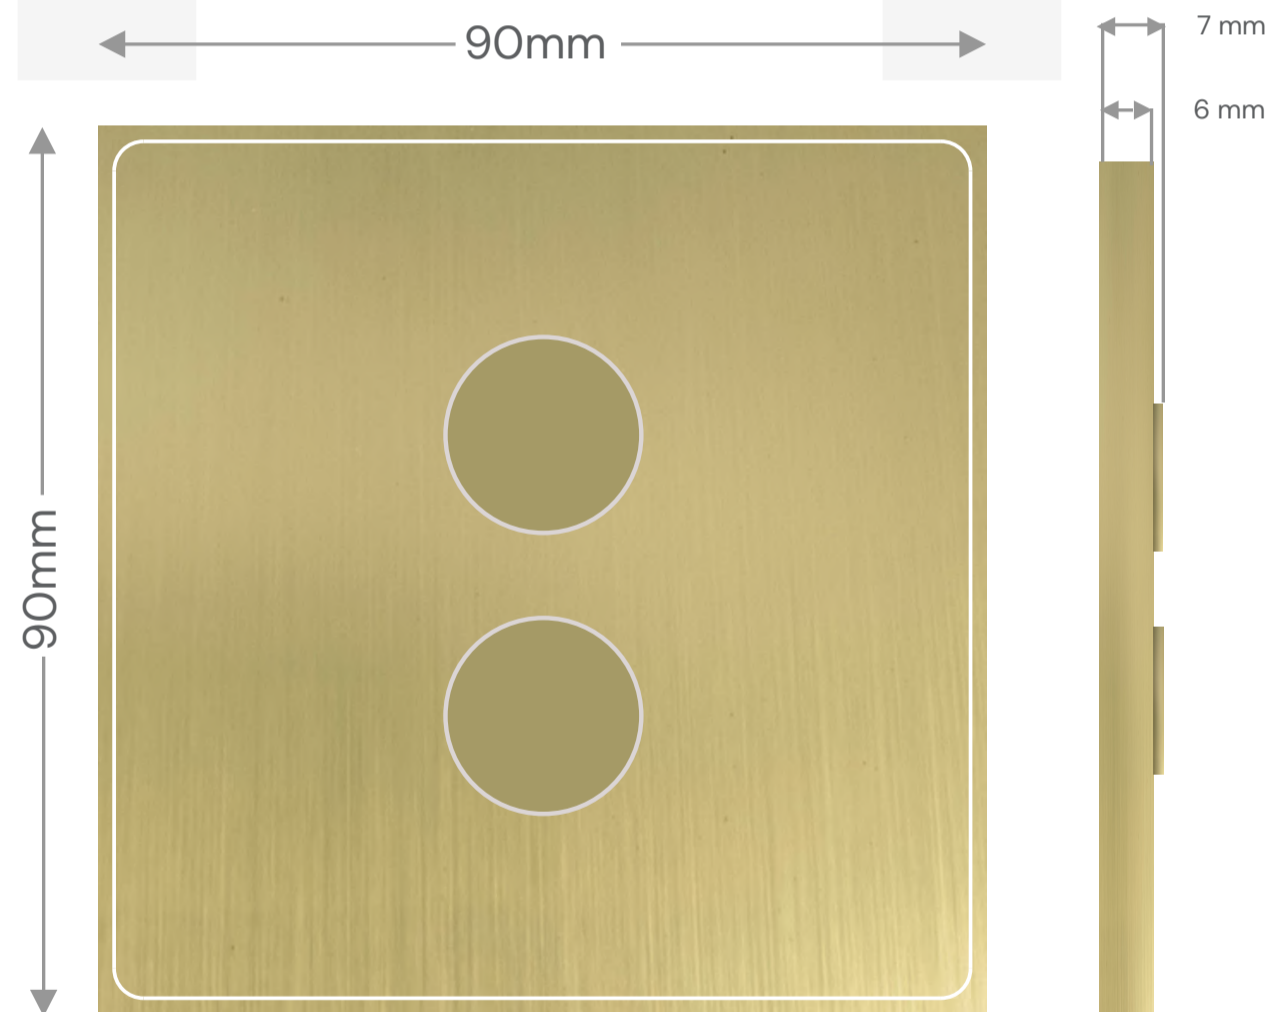

Notes

We provide the entire range of RAL colors. All of the above finishes can be provided in standard round push buttons, square push buttons or toggle. In order to have curved monoblock kind of keypads, screws are required, alternatively the devices are screwless in the Griffin range.

Faceplates

Unlimited combinations and collections of Keypads and accessories.
Customise the configurations that deliver a home away from home.

Griffin Range

Squared corners

British & EU Standard

Notes

All the above configuration are design to mount with standard UK, EU and Italian backboxes. We also provide customized products, backboxes for specific accessories and projects. Buttons can be provided in round and square option in 15mm / 12mm / 8mm sizes. Toggle buttons have reduced combination because of the mechanical parts. Kindly get in touch with us for customized products and solutions